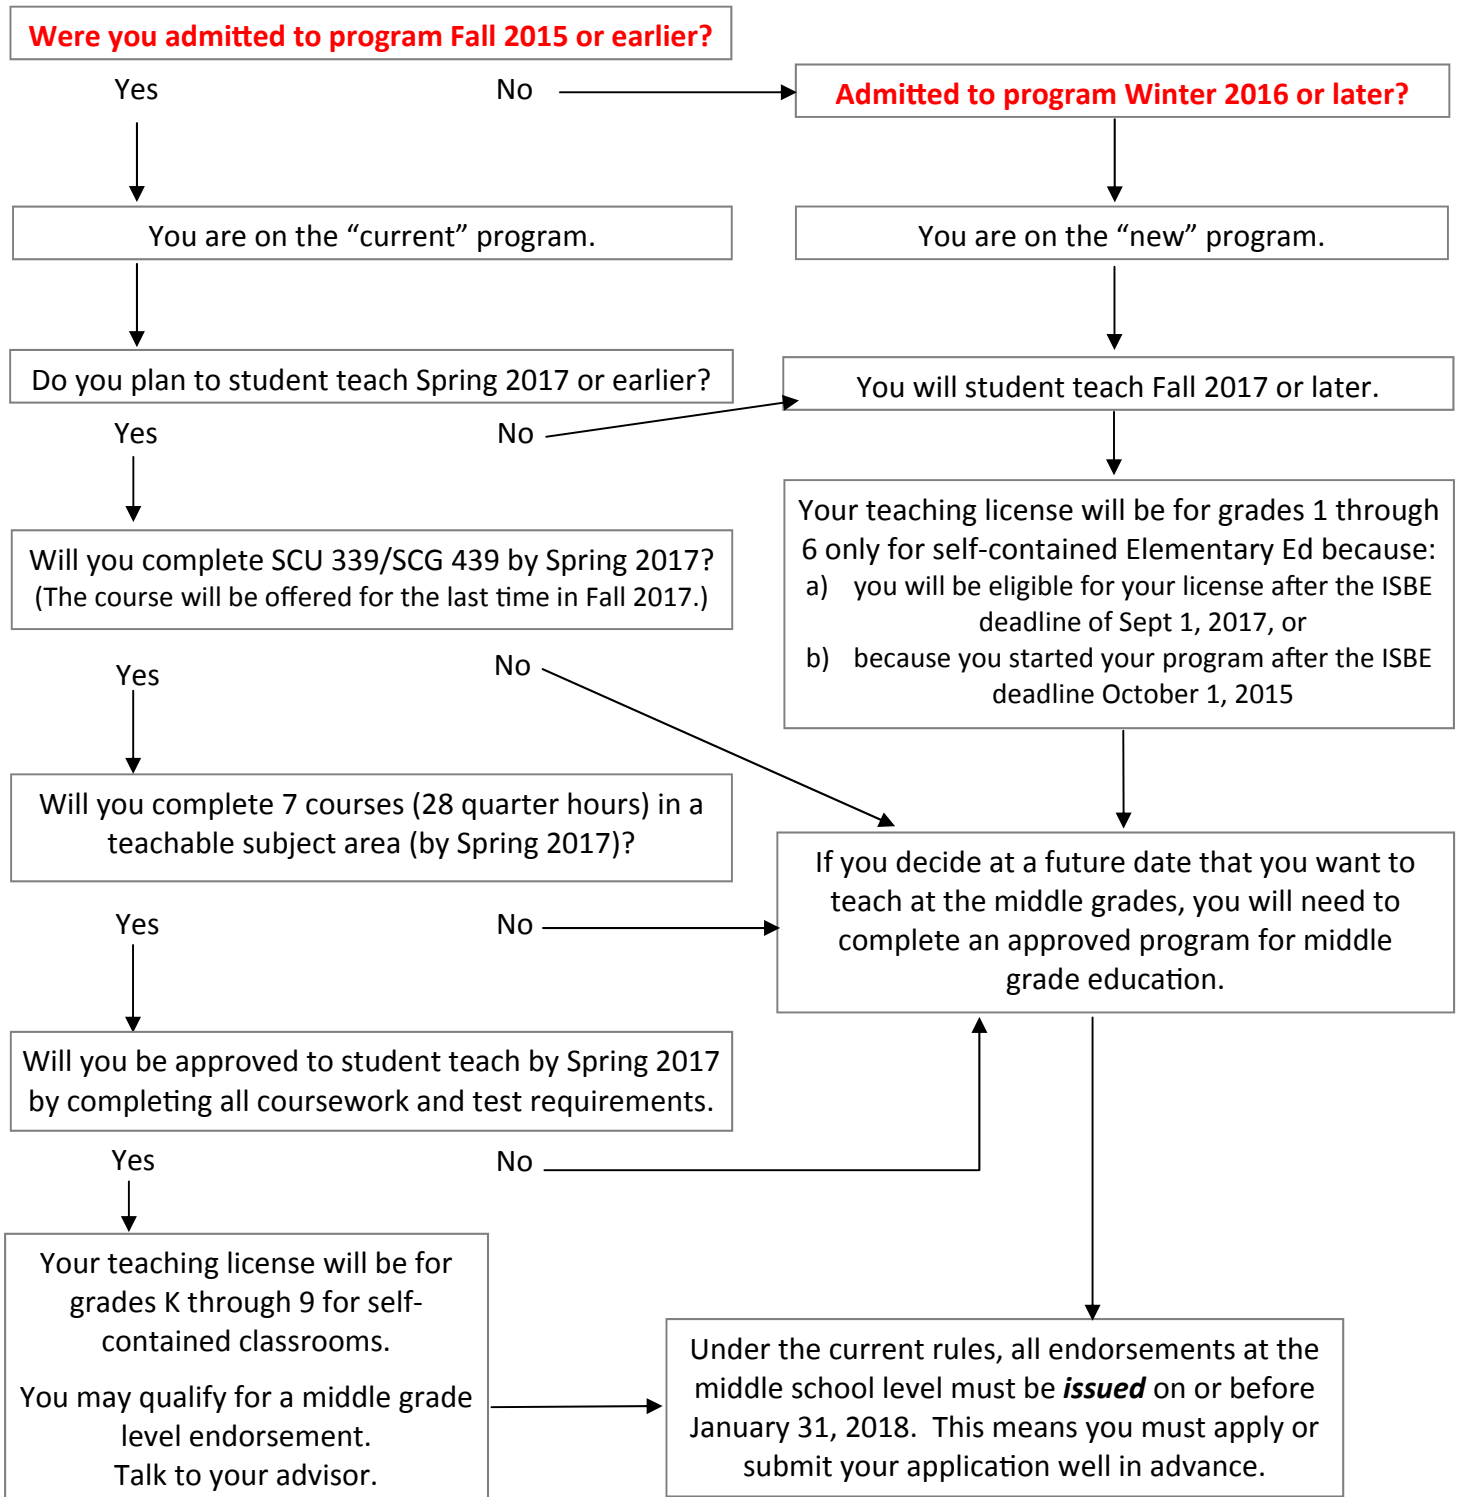

Elementary Education Licensure Changes

Answer the questions below to determine your grade range of Elementary Education and eligibility for teaching at the middle grades.

* Note: Content tests are not required for eligibility for most middle grade endorsements, but are required to be highly qualified.

Early Childhood Education Licensure Changes

Answer the questions below to determine your grade range of Early Childhood Education.

Secondary Education Licensure Changes

Answer the questions below to determine your grade range of Secondary Education and eligibility for teaching at the middle grades.