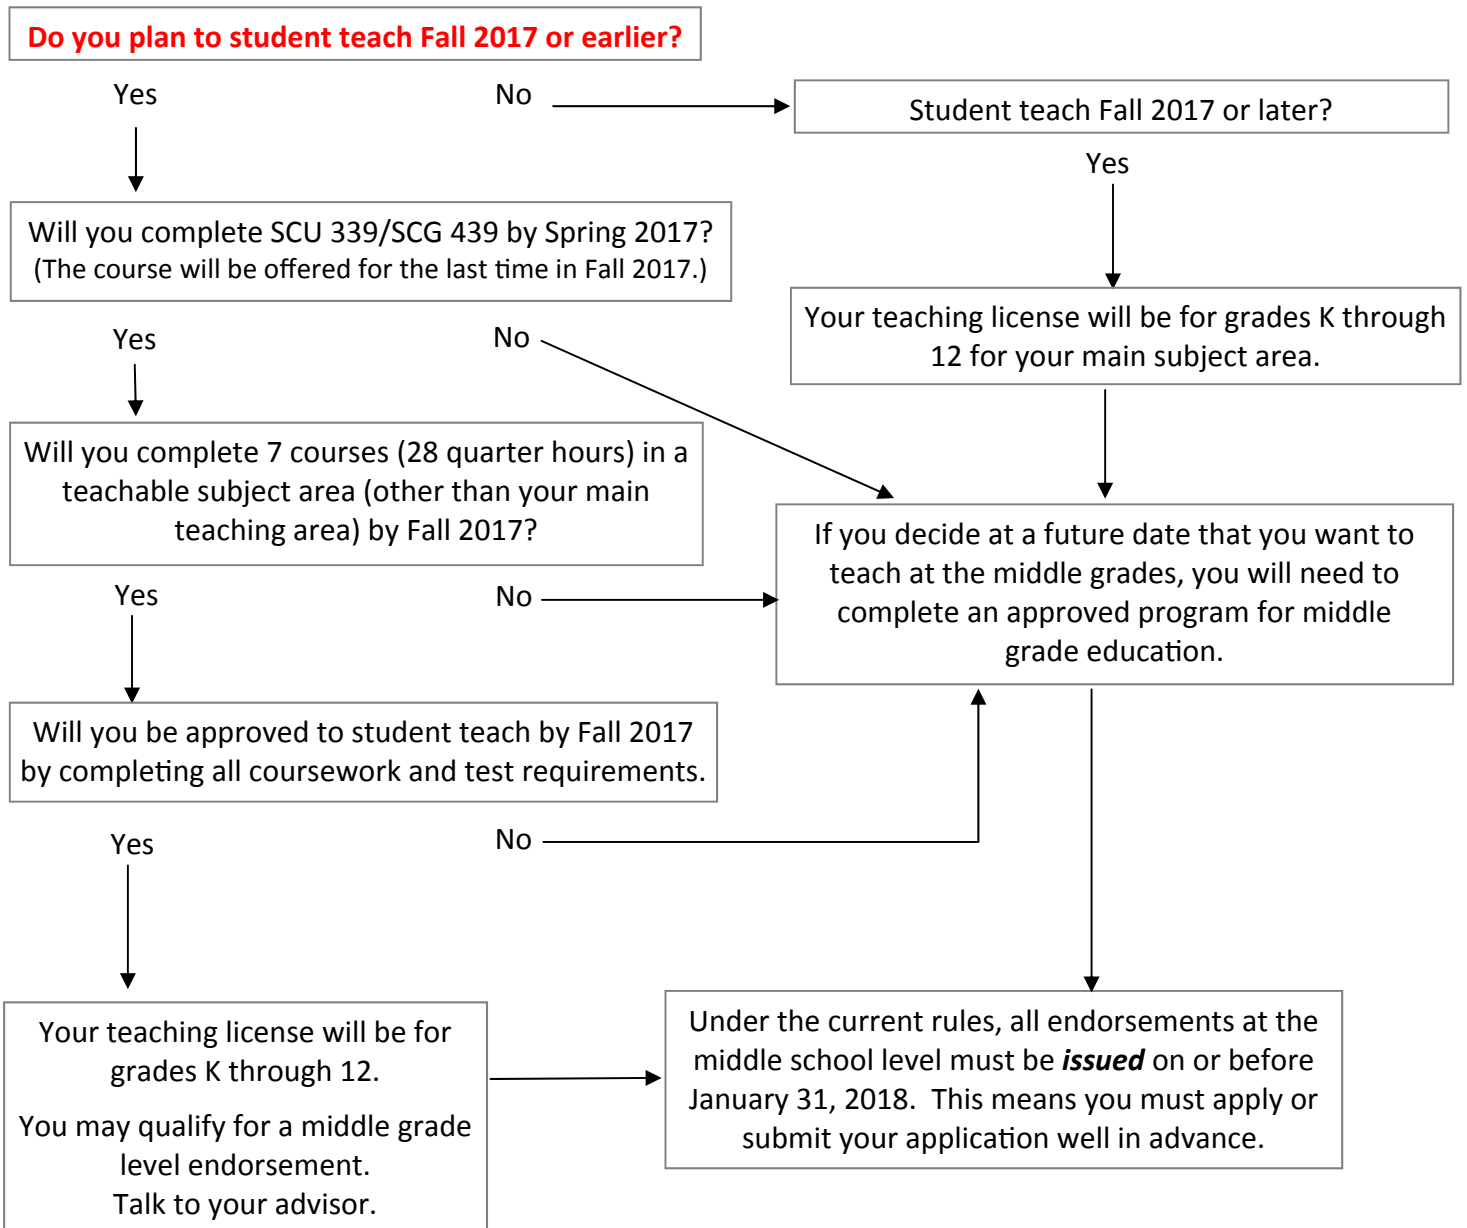

Physical Education, World Language, and Special Education Licensure Changes

Answer the questions below to determine your eligibility for teaching at the middle grades.

* Note: Content tests are not required for eligibility for most middle grade endorsements, but are required to be highly qualified.