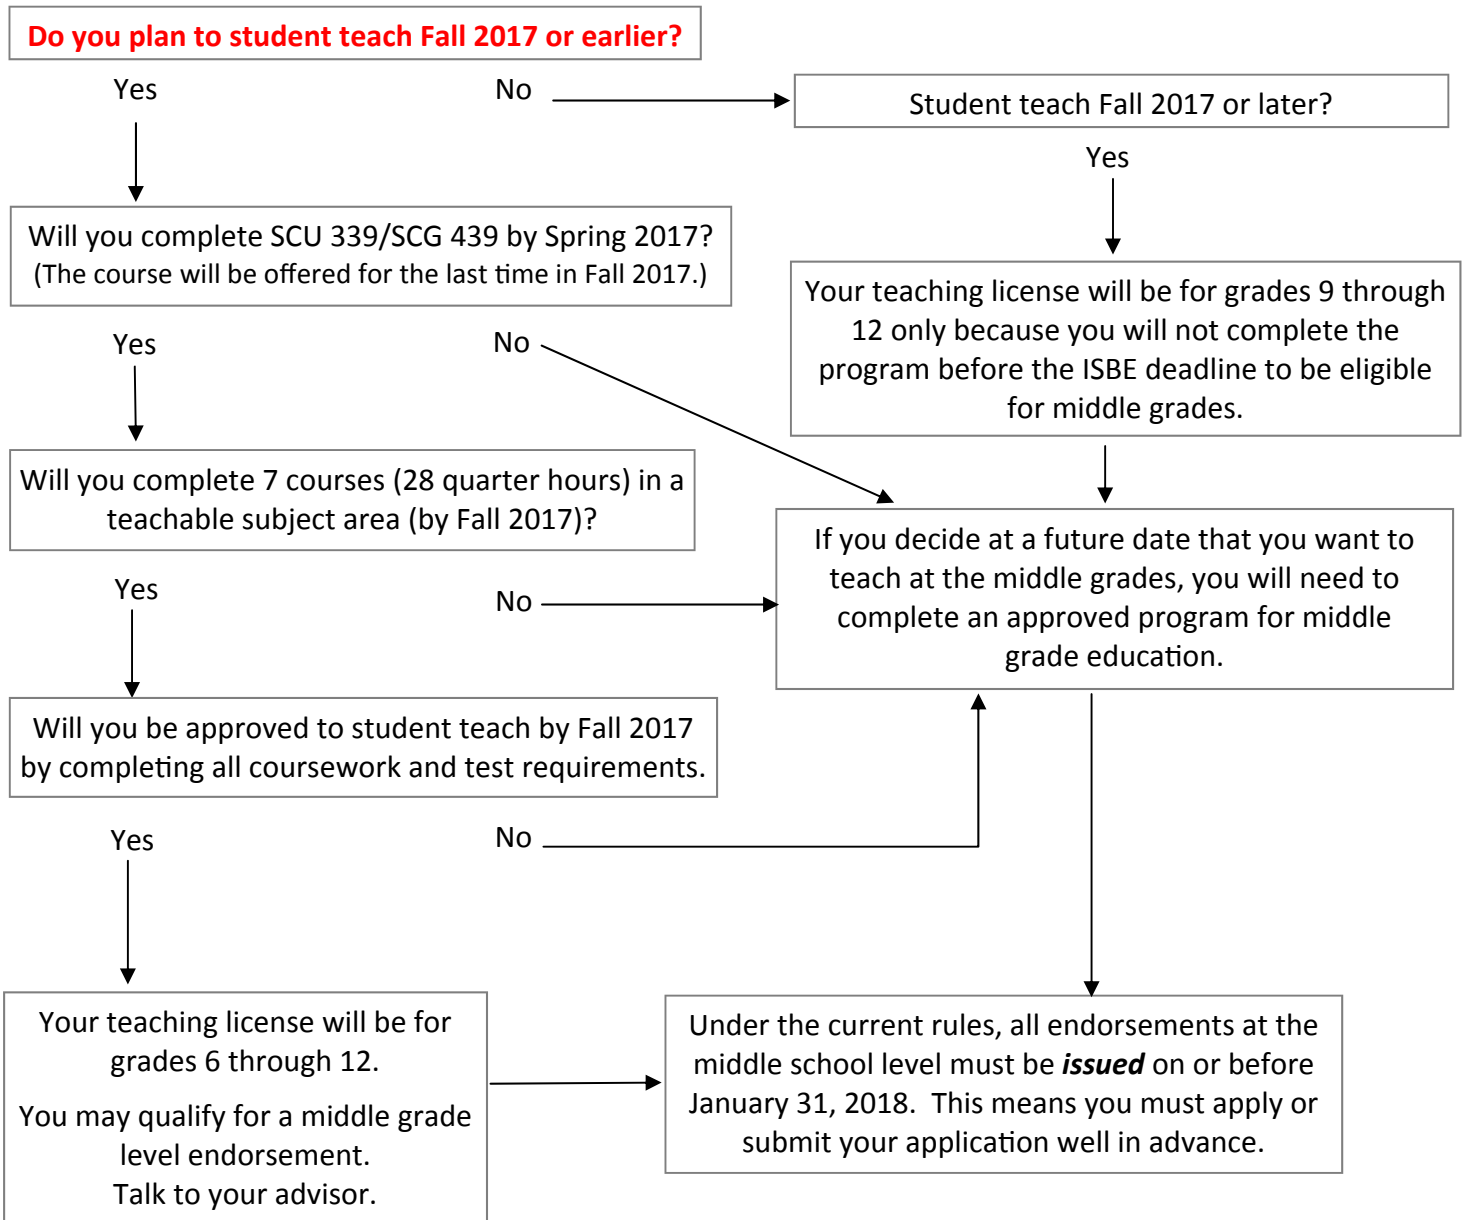

Elementary Education Licensure Changes

Answer the questions below to determine your grade range of Elementary Education and eligibility for teaching at the middle grades.

* Note: Content tests are not required for eligibility for most middle grade endorsements, but are required to be highly qualified.

Early Childhood Education Licensure Changes

Answer the questions below to determine your grade range of Early Childhood Education.

Secondary Education Licensure Changes

Answer the questions below to determine your grade range of Secondary Education and eligibility for teaching at the middle grades.